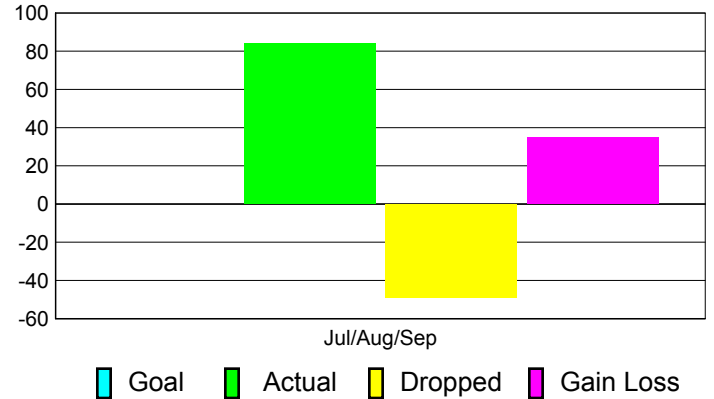

Membership Results 2011-2012

Goal, New, Dropped, Gain/Loss