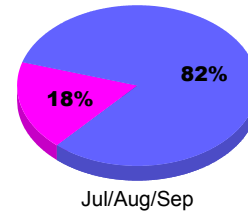

Membership Results
2011-2012

Membership
2010-2011

Month	Net Memb Goal	Actual New Memb	Actual Dropped Memb	Gain/Loss of Memb	Gain/Loss of Memb
Jul/Aug/Sep		84	-49	35	30
Totals		84	-49	35	30

Membership Results 2011-2012

Goal, New, Dropped, Gain/Loss

Comparison of Membership Gain/Loss

Current Year Compared to the Previous Year

Gender Comparison 2011-2012

Male Female